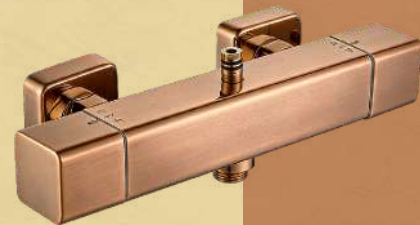

Brushed Rose Gold