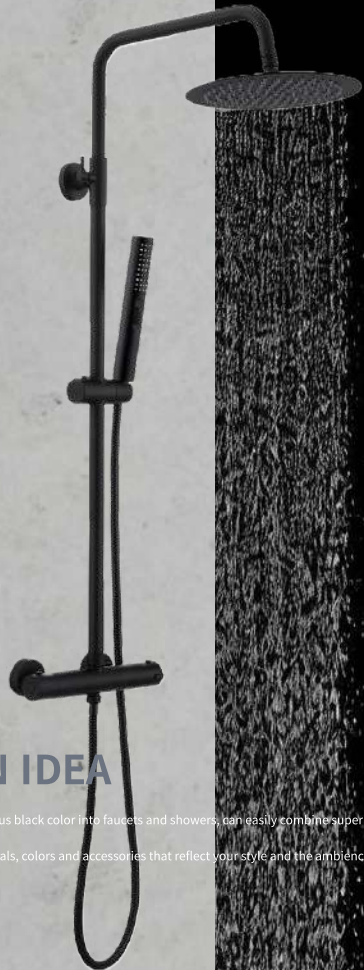

PLS_3459
Thermostatic fixed seat

PLS_3343
Thermostatic lifting rack

PLS_3342
Thermostatic telescopic set

 **CHROME**

THERMOSTATIC

SHOWER
SYSTEM

PLS_3630
Thermostatic shower faucet

PLS_3665
Thermostatic shower faucet

PLS_3465
Thermostatic fixed seat

PLS_3494
Thermostatic lifting rack

PLS_3348
Thermostatic telescopic set

2-FUNCTION RAIN SHOWER MIXER

SHOWER PAN

SHOWER PAN

SHOWER PAN

SHOWER PAN

SHOWER PAN

DESIGN IDEA

The classic and mysterious black color into faucets and showers, can easily combine superior functionality with materials, colors and accessories that reflect your style and the ambience that you want in your home.