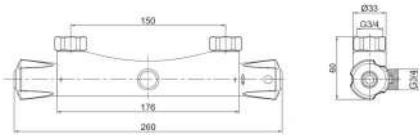

PLS_3515
Thermostatic lifting rack

PLS_3343
Thermostatic telescopic set

PLS_3332
Thermostatic telescopic set

 **CHROME**

THERMOSTATIC SHOWER SYSTEM

PLS_3648
Thermostatic shower faucet

PLS_3654
Thermostatic shower faucet