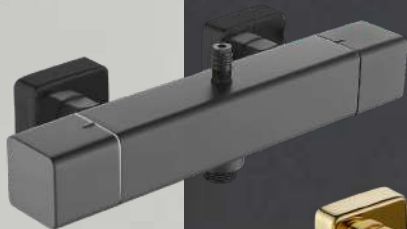

Gun Metal Grey