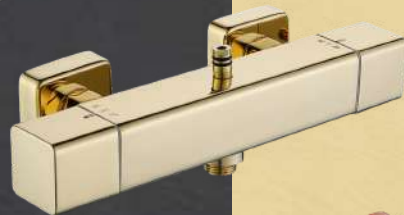

Brushed Gold