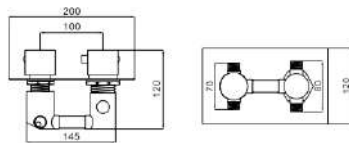

PLS_3304

Thermostatic telescopic set

THERMOSTATIC IN-WALL SHOWER SYSTEM

PLS_2082
Brass faucet

PLS_2089
Brass faucet

PLS_2085
Brass faucet

PLS_2088
Brass faucet

PLS_2086
Brass faucet